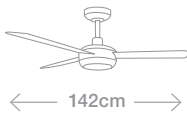

Black with koa blades

Brushed chrome with ash blades

Remote sold separately

SKU 213050 213051 213052 213053 213054 213055	Fan size 52" (132cm)	Current (AC/DC) AC	Airflow (m³/min) 214	Suitability Indoor	Blade material Solid wood
	Speeds 3	Control Wall control	Light / Wattage 200mm GX53 / 18W on selected models	Globe included Yes - 1700 lumens, 3000K warm white, 3 step dimmable	Motor wattage 85W
	Ceiling pitch 15 degrees	Extension rod 900mm White - 210575 Black/Koa - 210559 BC - 210555	Extension rod 1800mm White - 210422 Black - 210424 BC - 210423	Wi-Fi compatible Smart remote kit sold separately	Warranty 2+1 yr in home 7 year motor replacement